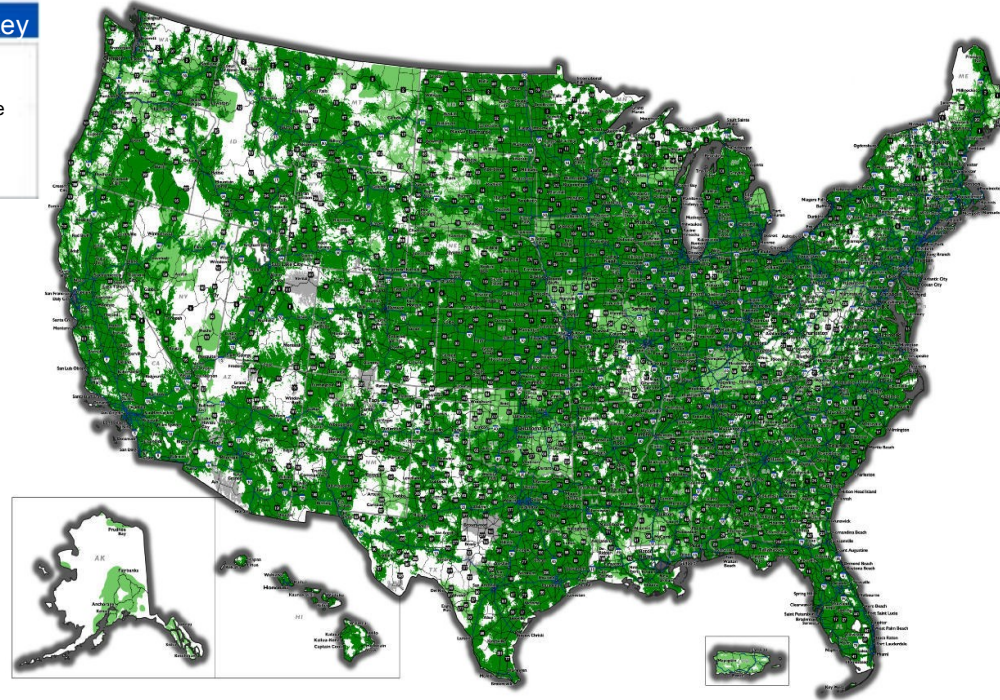

**Sandhill
Wireless**

MCBEE

Hwy. 1 & Juniper St.

CHESTERFIELD

107 N. Page St.

PAGELAND

112 N. Cedar St.

JEFFERSON

122 S. Main St.

(843) 658-3434

www.shtc.net

Monday thru Friday

Hours: 8:30 a.m. – 5:00 p.m.

Sandhill Wireless Coverage Map

Coverage Area Map Key

- Digital Network Coverage
- Extended Network Coverage
- Roaming Coverage
- No Coverage Area